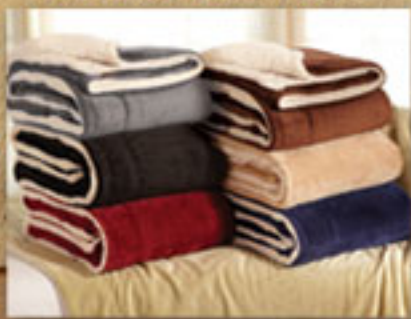

HERE IT IS

ASI 68507 • PPAI 260424 • UPIC BAGFACTRY SAGE 52498

Your Favorite Blanket!

Super-soft, luxurious double-layer warmth! Plush, mink-soft fleece and thick, silky sherpa.

NEW!

The Micro-Mink Sherpa

AS LOW AS
\$31.95
(C)

SEVEN COLORS
TO CHOOSE FROM

A DIVISION OF

The Magnet Group

Prices good through 3-31-2012